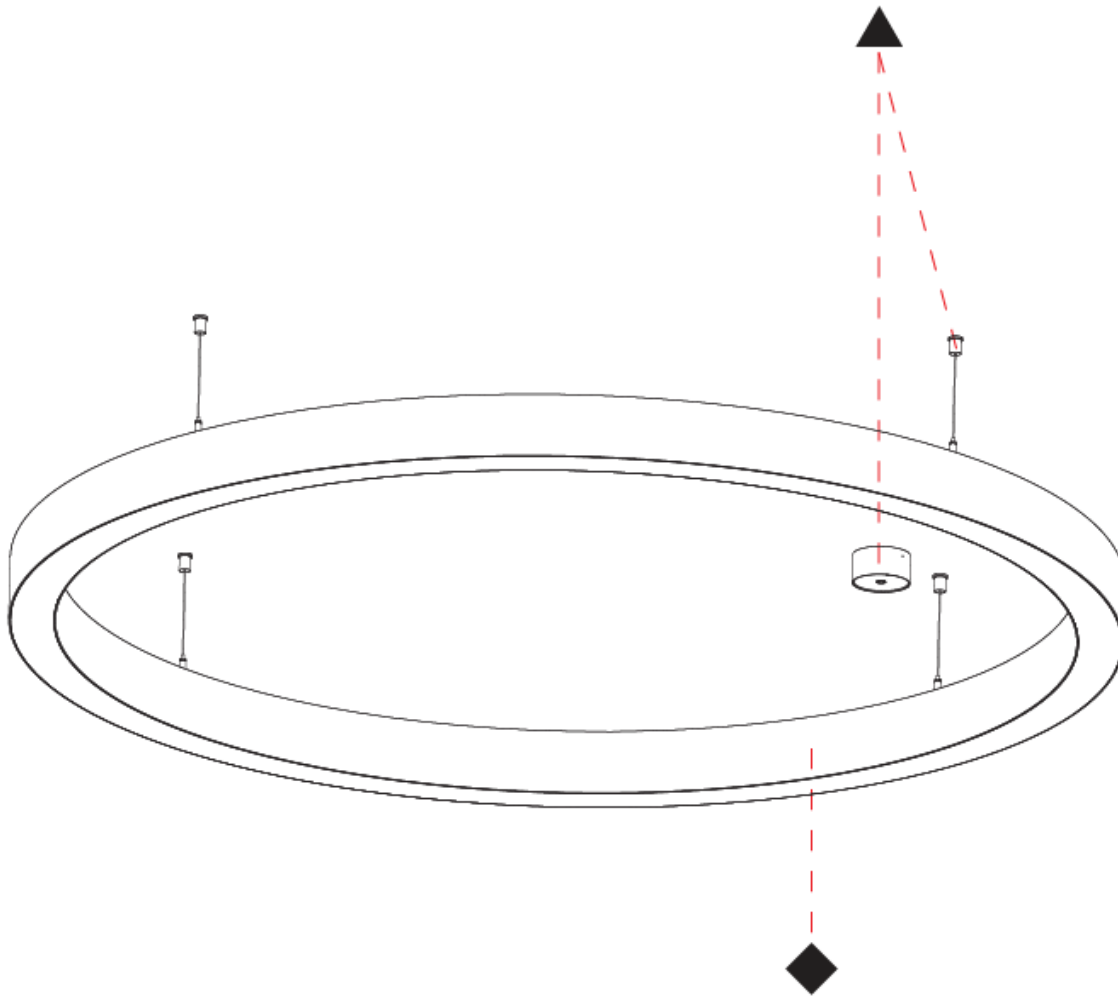

GLORIOUS 65 SUSPENSION

A30551-

PROJECT	_____
TYPE	_____
SPECIFIER	_____
QUANTITY	_____
DATE	_____

A