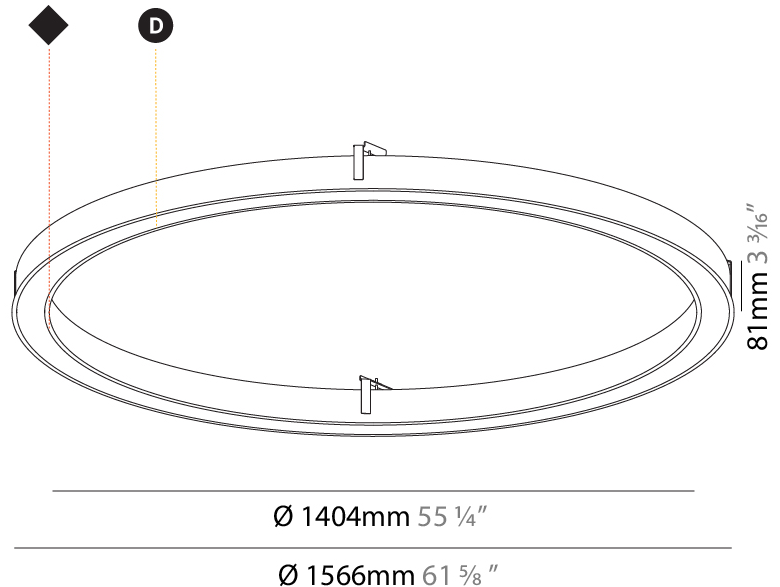

#### PHYSICAL

Shape: Round  
 Diameter (mm): 1550  
 Diameter (in): 61  
 Depth (mm): 90  
 Depth (in): 3 9/16  
 Max. Overall Height (mm): 2090  
 Max. Overall Height (in): 82 7/16  
 Weight (kg): 14.447  
 Weight (lbs): 31.78  
 Diffuser: [PMMA - Opal / Microprism / Clear Microprism](#)  
 Fixture Finish: [SSR / BKV / CWI / CRY / HAB / UFT / ITA / RUA / FTG / MYG / LOD / PUS / FRO / FUP / KIA / POP / BLS / SPG / MEY / GOH / CHC / COM / ABZ / JAG / OBR / MOS / ROR](#)  
 Fixture Material: [PMMA / Aluminum](#)  
 Cable Details: [2000mm/78 3/4" or 6000mm/236 1/4" Cable Transparent](#)

#### PHYSICAL

Shape: Round
Diameter (mm): 1566
Diameter (in): 61 5/8
Height (mm): 81
Height (in): 3 3/16
Min. Recessing Depth (mm): 120
Min. Recessing Depth (in): 4 3/4
Weight (kg): 14.042
Weight (lbs): 30.96
Diffuser: PMMA - Opal / Microprism / Clear Microprism
Fixture Finish: SSR / BKV / CWI / CRY / HAB / UFT / ITA / RUA / FTG / MYG / LOD / PUS / FRO / FUP / KIA / POP / BLS / SPG / MEY / GOH / CHC / COM / ABZ / JAG / OBR / MOS / ROR
Fixture Material: PMMA / Aluminum
Cut-out Measurements: Dia. 1557mm/61 5/16"

#### RATINGS AND CERTIFICATIONS

Certified By: Certified for North American Standards
IP rating: IP20

1557mm x 1413mm  
61 5/16" x 55 5/8"

120mm  
4 3/4"

10 - 30mm  
3/8" - 1 3/16"